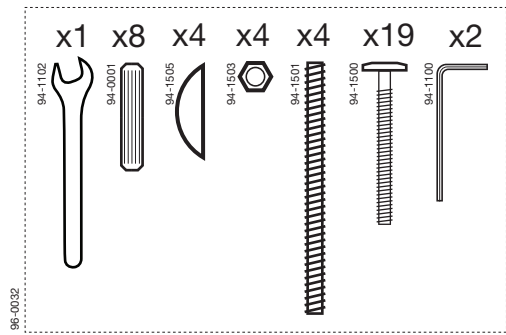

4

GATE

Design by
Henrik Pedersen for
HOUE

5

AI 97-0403-v1

2

1

3