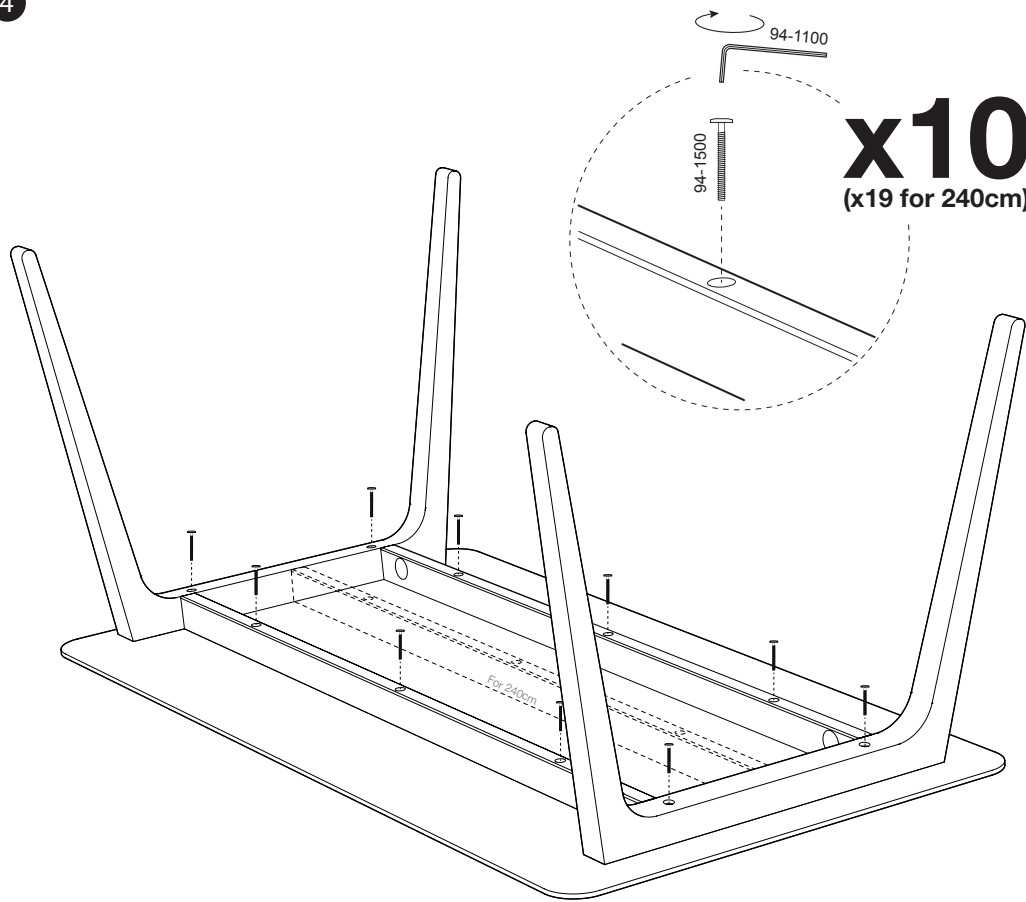

4

GATE

Design by
Henrik Pedersen for
HOUE

5

AI 97-0403-v1

2

1

3