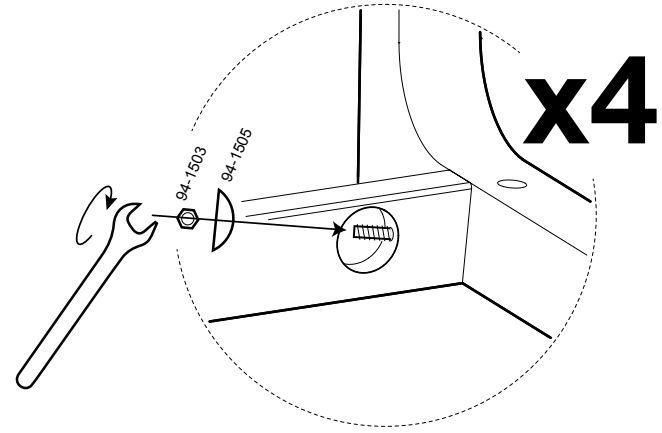

4

GATE

Design by
Henrik Pedersen for
HOUE

5

AI 97-0403-v1

2

1

3