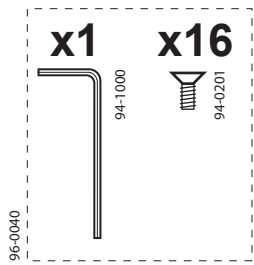

Air table

Design by
Henrik Pedersen for

HOUE

Assembly Instruction

AI 97-0500-v2

AI 97-0500-v2

2