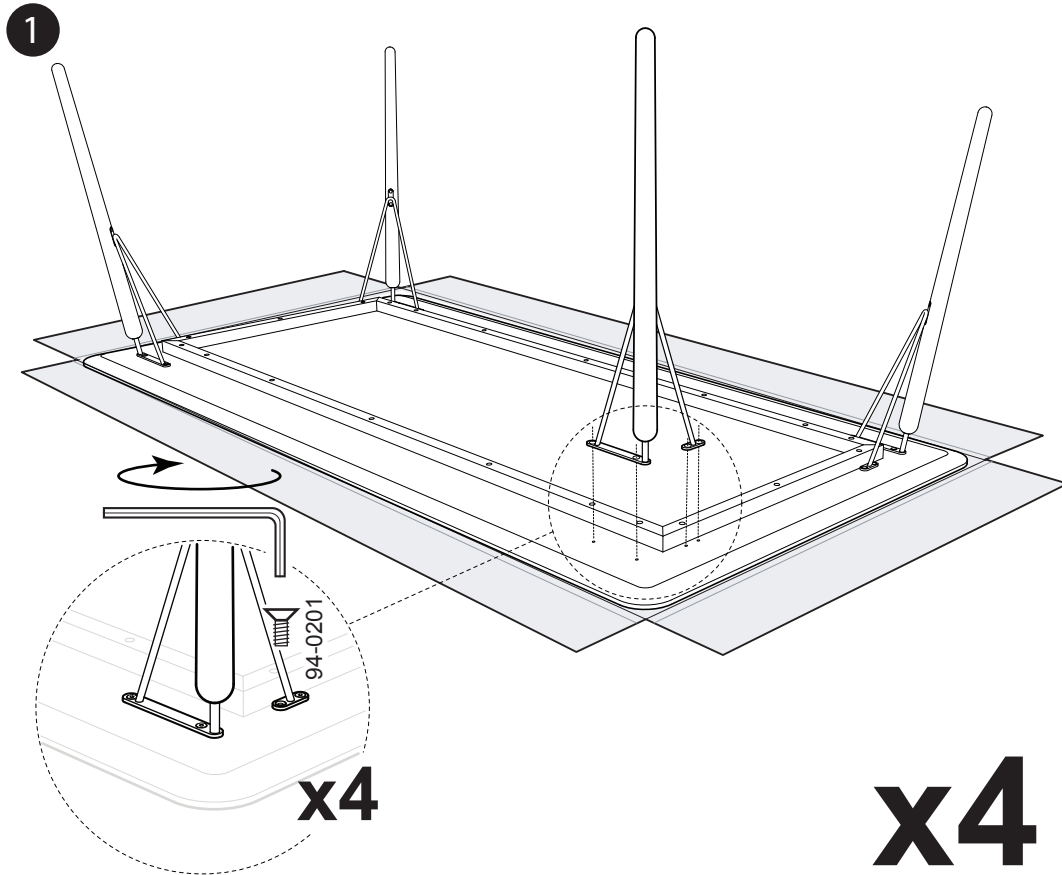

Air table

Design by
Henrik Pedersen for

HOUE

Assembly Instruction

AI 97-0500-v2

AI 97-0500-v2

2