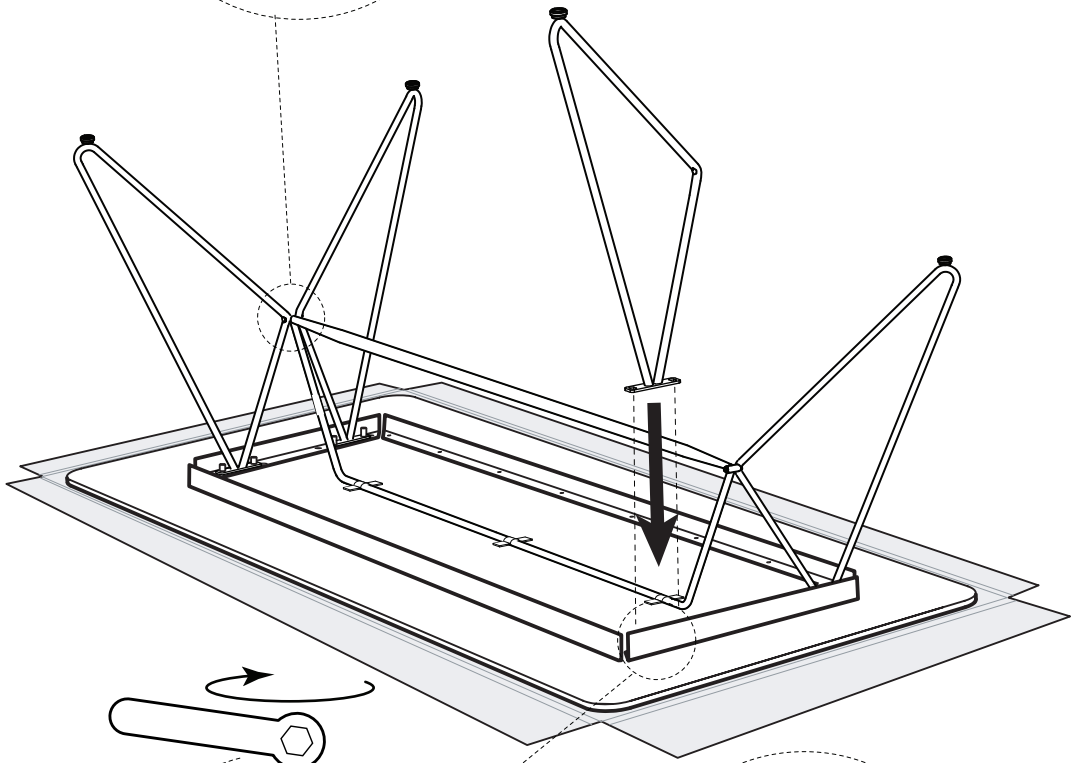

SKETCH

Compact laminate

Design by
Henrik Pedersen for

HOUE

2

3

x4

x4

4

x8