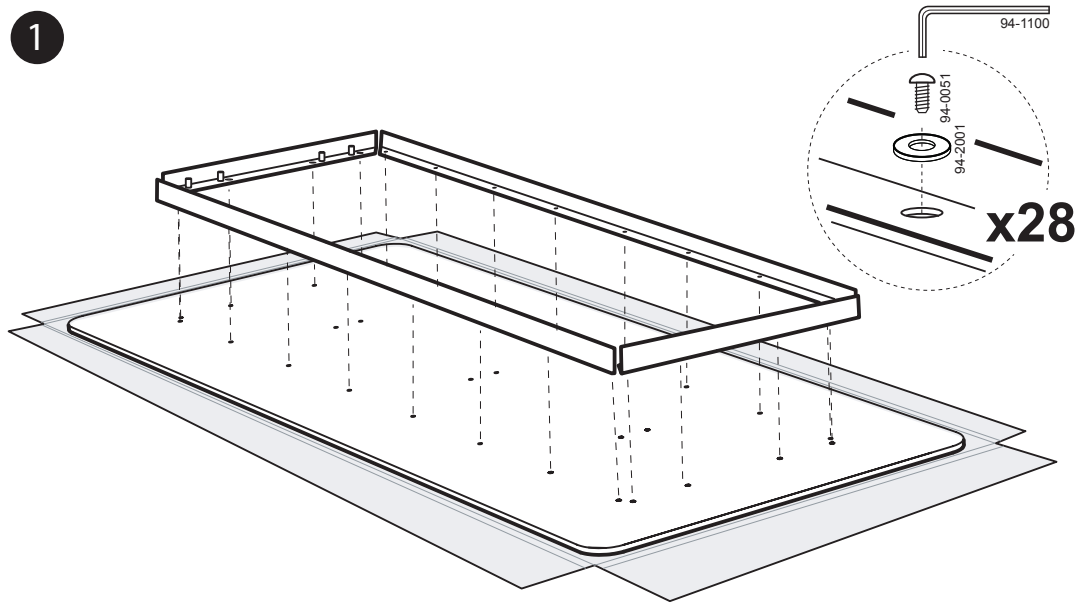

SKETCH

Compact laminate

Design by
Henrik Pedersen for

HOUE

2

3

x4

x4

4

x8