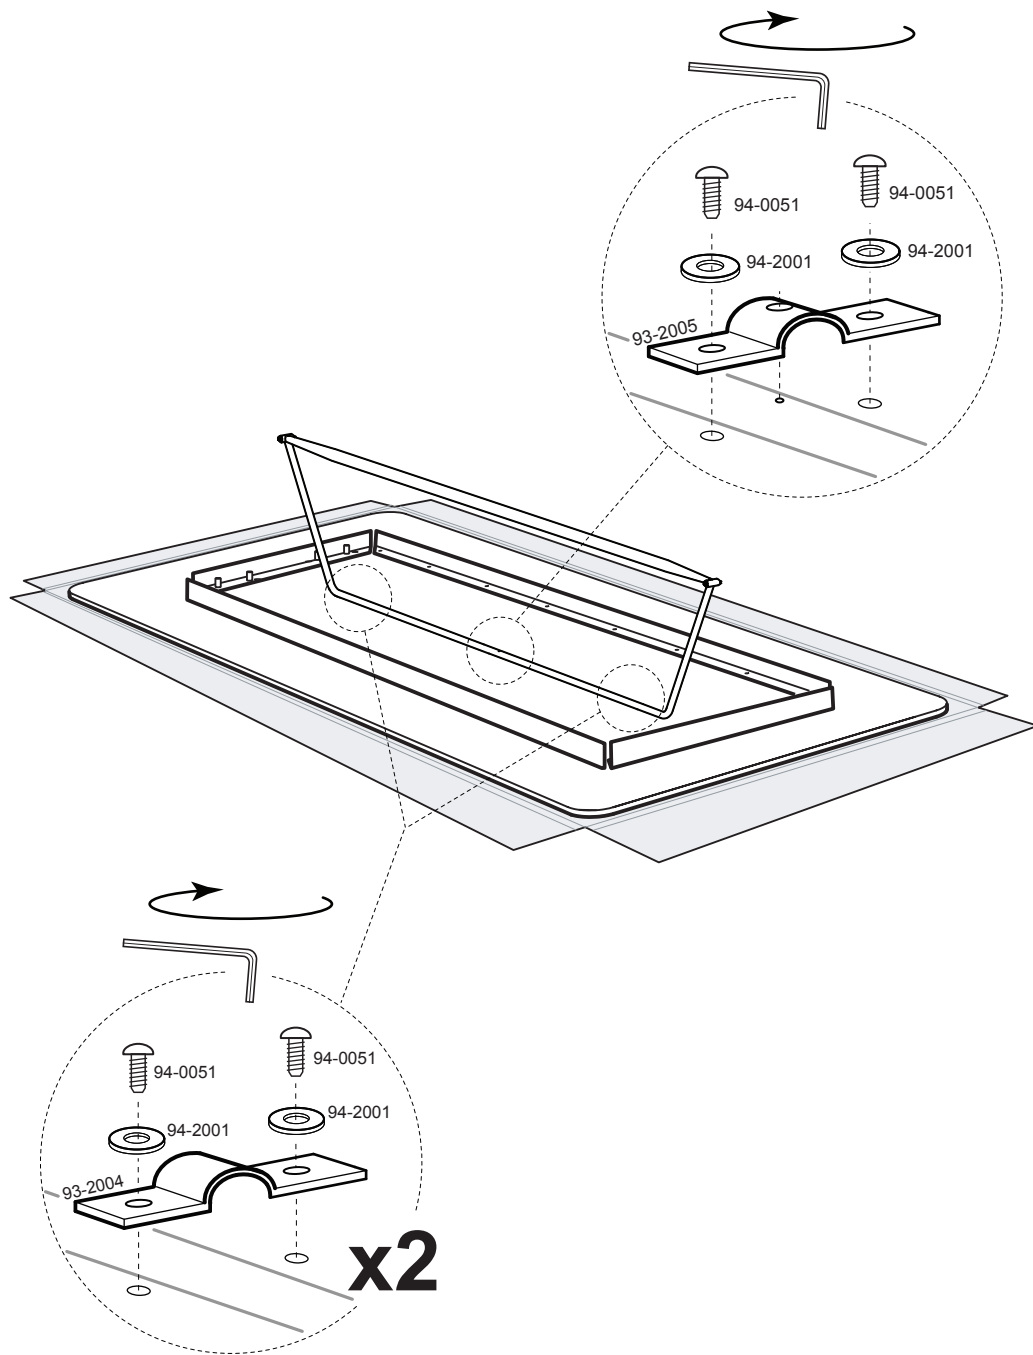

SKETCH

Compact laminate

Design by
Henrik Pedersen for

HOUE

2

3

x4

x4

4

x8