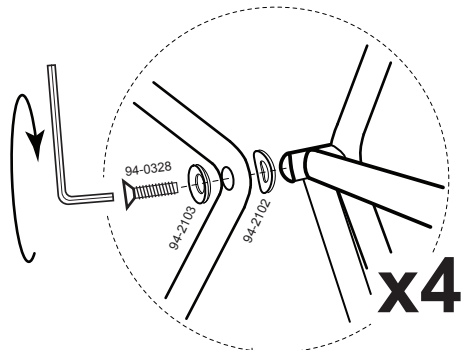

SKETCH

Compact laminate

Design by
Henrik Pedersen for

HOUE

2

3

x4

x4

4

x8