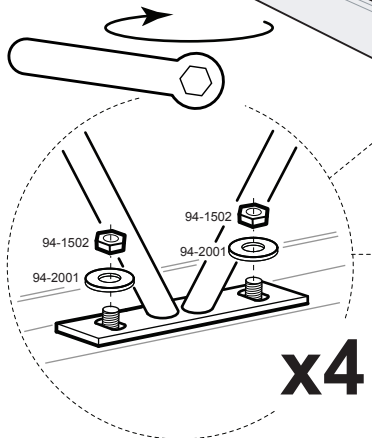

SKETCH

Compact laminate

Design by
Henrik Pedersen for

HOUE

2

3

x4

x4

4

x8