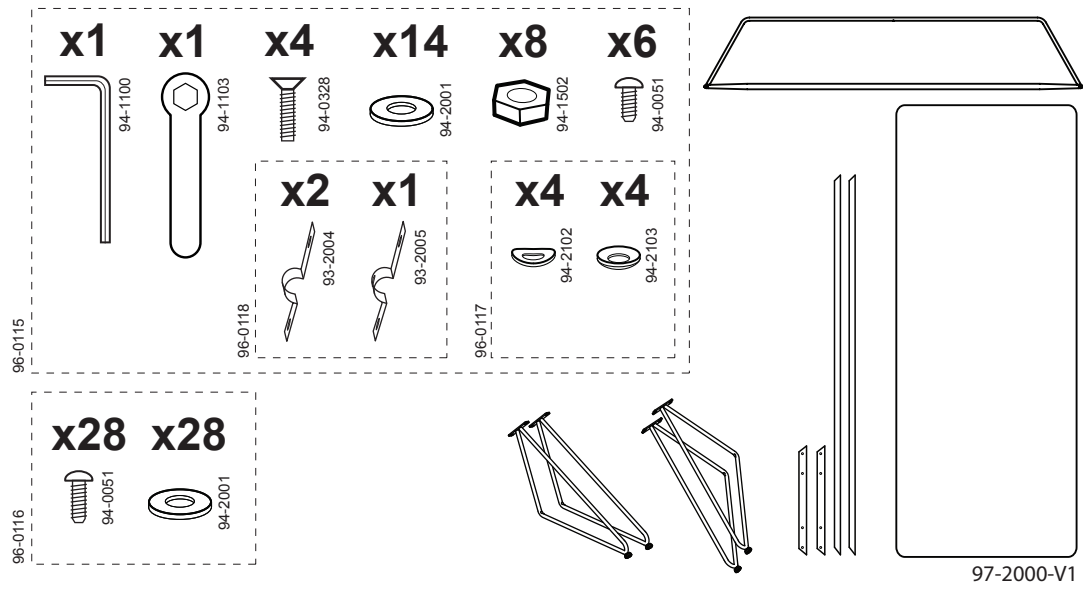

SKETCH

Compact laminate

Design by
Henrik Pedersen for

HOUE

2

3

x4

x4

4

x8