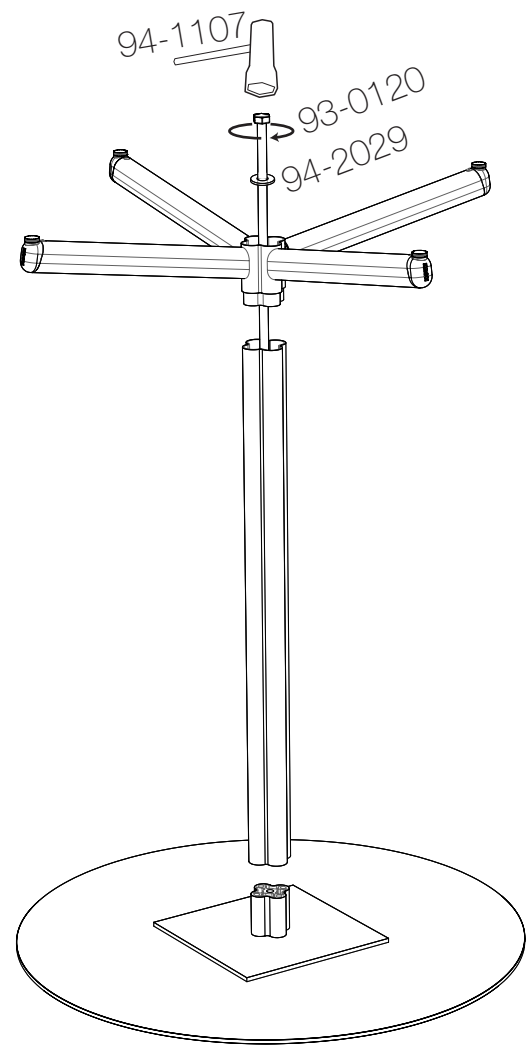


Powdercoated metal parts

For cleaning please use a wet cloth or a soft brush. Do not use any kind of chemicals for cleaning.

HOUE

FLOR CAFÉ TABLE

DESIGN BY
HENRIK PEDERSEN

ASSEMBLY INSTRUCTIONS

97-5040

1