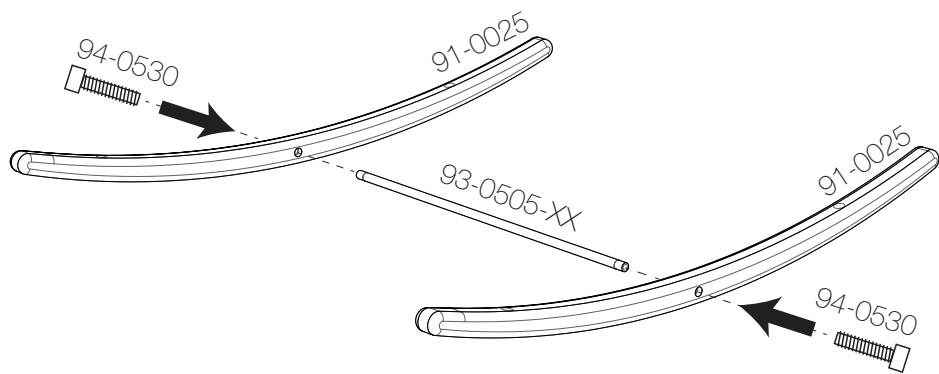

Powdercoated metal parts

For cleaning please use a wet cloth or a soft brush. Do not use any kind of chemicals for cleaning.

HOUE

PAON ROCKING CHAIR

DESIGN BY
HENRIK PEDERSEN

96-0101

96-0025

1