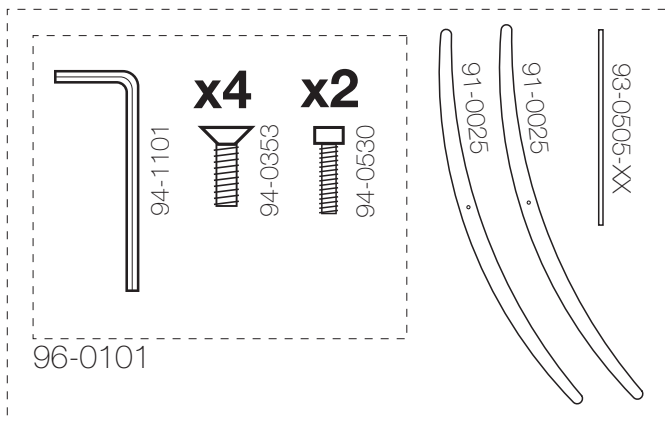

Powdercoated metal parts

For cleaning please use a wet cloth or a soft brush. Do not use any kind of chemicals for cleaning.

HOUE

PAON ROCKING CHAIR

DESIGN BY
HENRIK PEDERSEN

96-0101

96-0025

1