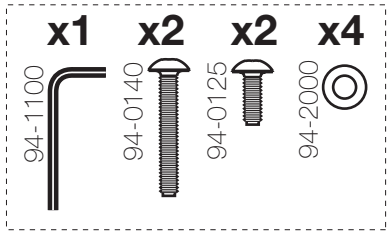

# HOUE

**ACURA** SOLID WOOD LEGS

DESIGN BY  
HENRIK PEDERSEN

---

96-0065

96-0065