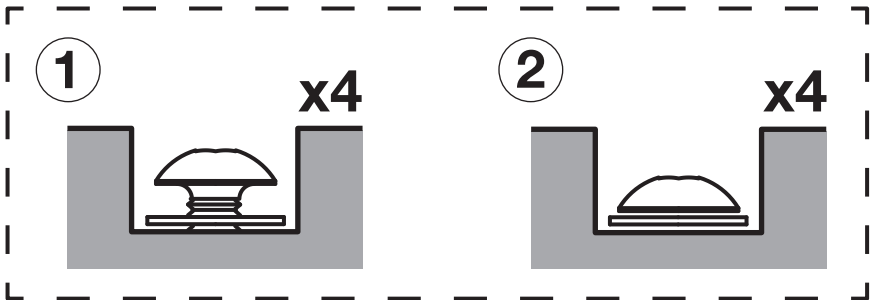

# HOUE

**ACURA** SOLID WOOD LEGS

DESIGN BY  
HENRIK PEDERSEN

---

96-0065

96-0065