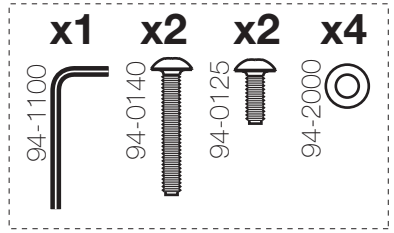

# HOUE

**ACURA** SOLID WOOD LEGS

DESIGN BY  
HENRIK PEDERSEN

---

96-0065

96-0065