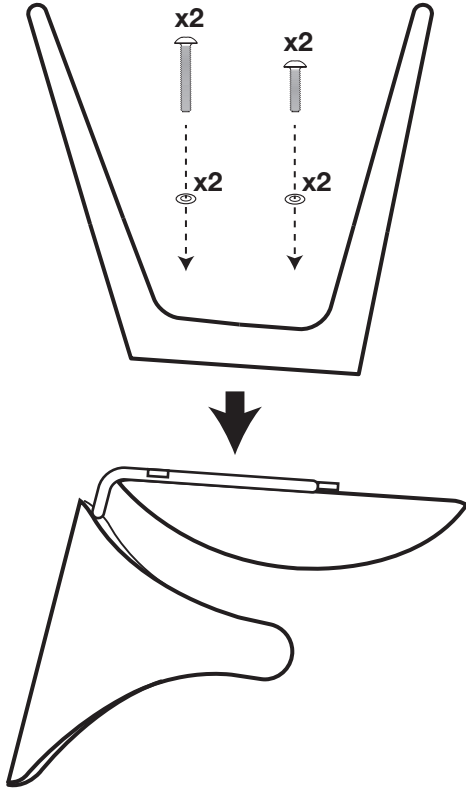

# HOUE

**ACURA** SOLID WOOD LEGS

DESIGN BY  
HENRIK PEDERSEN

---

96-0065

96-0065