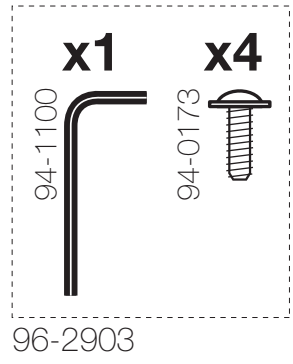

HOUE

FALK CHAIR

DESIGN BY
THOMAS PEDERSEN

1

2