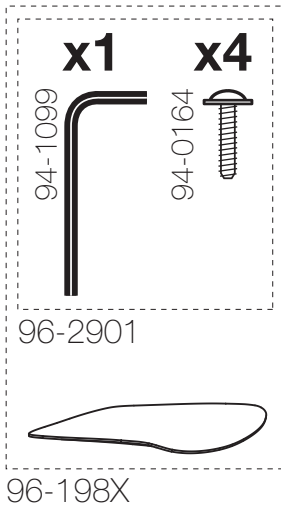

HOUE

FALK CHAIR

DESIGN BY
THOMAS PEDERSEN

1

2