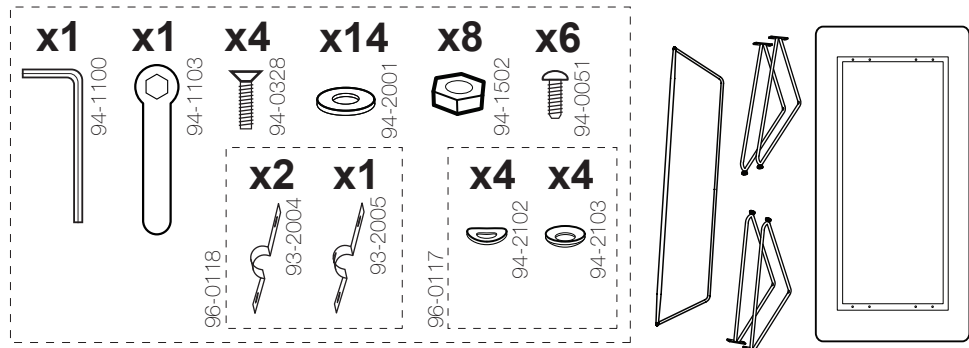

4

HOUE

SKETCH DINING TABLE

DESIGN BY
HENRIK PEDERSEN

96-0115

1

! Use the lid as cover when assembling the frame, to protect the tabletop and floor

2