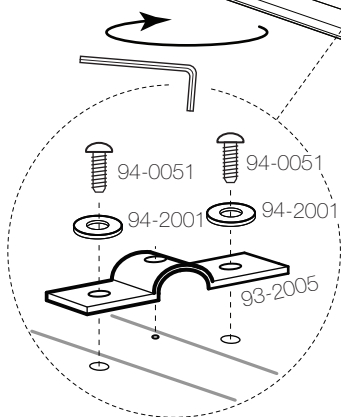

4

HOUE

SKETCH DINING TABLE

DESIGN BY
HENRIK PEDERSEN

96-0115

1

! Use the lid as cover when assembling the frame, to protect the tabletop and floor

2