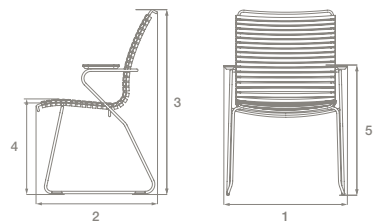

Chair shoe  
 Lamella Ø10  
 Armrest set, short  
 Repair lacquer  
 Bamboo oil

TECHNICAL INFO

<sup>1</sup> Width	60,5 cm	23.8 in
<sup>2</sup> Depth	61,0 cm	23.8 in
<sup>3</sup> Height	90,0 cm	35.4 in
<sup>4</sup> Seat height	41,5 / 44,5 cm	16.3 / 17.5 in
<sup>5</sup> Armrest height	65,0 cm	25.6 in
Overall diameter	78,0	30.7 in
Weight	8,0 kg	17.6 lbs

LAMELLA COLOR (XX)

FRAME COLOR

ARMREST

DRAWINGS

CONSTRUCTION WARRANTY: 5 years

See DESCRIPTION for links to [MATERIALS & MAINTENANCE](#), including [WARRANTY](#) and [TERMS & CONDITIONS](#)

**HOUE**

NORTH AMERICA (USA & CANADA)  
 T: +1 800 980-4858  
 M: [SALESUS@HOUE.COM](mailto:SALESUS@HOUE.COM)