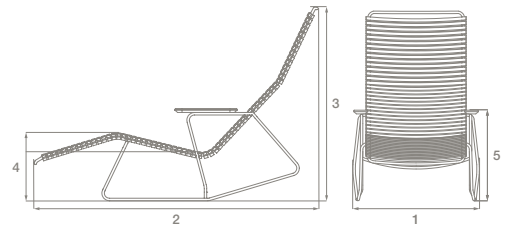

### TECHNICAL INFO

DESCRIPTION

Frame **Powder coated steel**  
 Lamella **Polypropylene PP**  
 Armrest **Bamboo**  
 Stackable 6  
 Static load 200 kg / 441 lbs  
 Test EN581. Contract use

SPAREPART

92-0100 Chair shoe  
 10808-XX Lamella Ø12  
 96-1804 Armrest set, long  
 90-0001 Repair lacquer  
 90-0100 Bamboo oil

TECHNICAL INFO

<sup>1</sup> Width	66,0 cm	26.0 in
<sup>2</sup> Depth	136,5-151,1 cm	53.7-59.6 in
<sup>3</sup> Height	93,0-76,0 cm	36.6-29.9 in
<sup>4</sup> Seat height	20,0 / 30,0 cm	7.9 / 11.8 in
<sup>5</sup> Armrest height	46,0 cm	18.1 in
Overall diameter	155,0	61.0 in
Weight	13,2 kg	29.1 lbs

LAMELLA COLOR (XX)

FRAME COLOR

ARMREST

DRAWINGS

CONSTRUCTION WARRANTY: 5 years

See DESCRIPTION for links to [MATERIALS & MAINTENANCE](#), including [WARRANTY](#) and [TERMS & CONDITIONS](#)

**HOUE**

NORTH AMERICA (USA & CANADA)  
 T: +1 800 980-4858  
 M: [SALESUS@HOUE.COM](mailto:SALESUS@HOUE.COM)