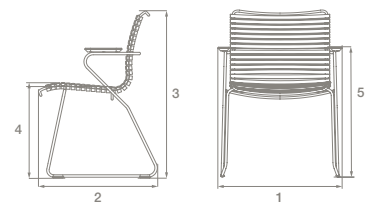

CONSTRUCTION WARRANTY: 5 years

See DESCRIPTION for links to [MATERIALS & MAINTENANCE](#), including [WARRANTY](#) and [TERMS & CONDITIONS](#)

HOUE

NORTH AMERICA (USA & CANADA)
T: +1 800 980-4858
M: SALESUS@HOUE.COM

INTERNATIONAL (ALL OTHER REGIONS)
T: +45 53780800
M: INFO@HOUE.COM