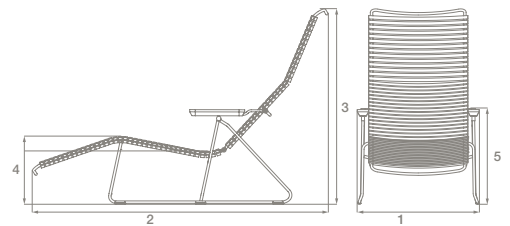

CONSTRUCTION WARRENTY: 5 years

See DESCRIPTION for links to [MATERIALS & MAINTENANCE](#), including [WARRANTY](#) and [TERMS & CONDITIONS](#)

HOUE

NORTH AMERICA (USA & CANADA)
T: +1 800 980-4858
M: SALESUS@HOUE.COM

INTERNATIONAL (ALL OTHER REGIONS)
T: +45 53780800
M: INFO@HOUE.COM