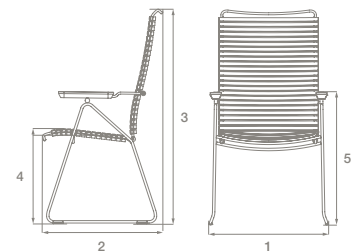

### TECHNICAL INFO

DESCRIPTION

Frame	<b>Powder coated steel</b>
Lamella	<b>Polypropylene PP</b>
Armrest	<b>Bamboo</b>
Positions	7
Stackable	N/A
Static load	N/A
Test	N/A

SPAREPART

92-0100
10807-XX
96-1803
90-0001
90-0100

Chair shoe
Lamella Ø10
Position armrest set
Repair lacquer
Bamboo oil

TECHNICAL INFO

<sup>1</sup> Width	58,5 cm	23.0 in
<sup>2</sup> Depth	57,0-84,5 cm	22.4-33.3 in
<sup>3</sup> Height	106,5-94,5 cm	41.9-37.2 in
<sup>4</sup> Seat height	40,5 / 43,5 cm	15.9 / 17.1 in
<sup>5</sup> Armrest height	65,0 cm	25.6 in
Overall diameter	77,5	30.5 in
Weight	9,3 kg	20.5 lbs

LAMELLA COLOR (XX)

FRAME COLOR

ARMREST

DRAWINGS

CONSTRUCTION WARRENTY: 5 years

See DESCRIPTION for links to **MATERIALS & MAINTENANCE**, including **WARRANTY** and **TERMS & CONDITIONS**

**HOUE**

NORTH AMERICA (USA & CANADA)  
T: +1 800 980-4858  
M: SALESUS@HOUE.COM